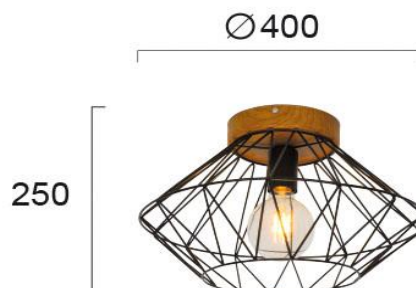

Product Datasheet

Code	4254000
Description	Ceiling Lamp Vega
Family	VEGA
Type	CEILING
Type of Lamp	E27
Watt	MAX 70W
Volt	220-240 VAC
Hertz	50-60 Hz
Class	I
IP	IP20
Environment	Indoor
Color	BLACK
Material	ELECTROSTATIC PAINTED STEEL
Length	D:400
Height	H:250
Width	